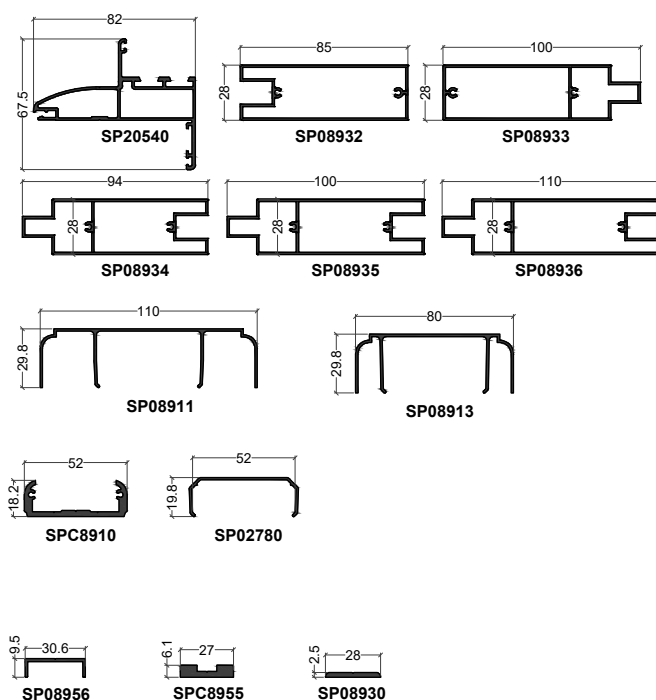

Battement

Profilé de guidage

Main courante

Lisse

Poteau

Barreau

Divers

VOLETS P30 / V28
Volets battants

Volet barre écharpe

Volet Persienné

SUNLINE BY SAPA

Toiture Bioclimatique

X3160064 = 6.5m
X3160112 = 5.8m
X3160114 = 4.5m

X3160107 = 6.5m
X3160113 = 5.8m
X3160115 = 4.5m

X3160116 = 6.5m
X3160118 = 5.8m
X3160119 = 4.5m