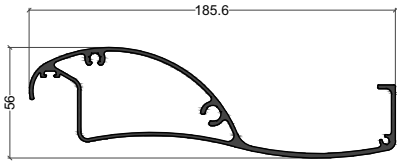

Volet barre écharpe

Volet Persienné

SUNLINE BY SAPA

Toiture Bioclimatique

X3160064 = 6.5m
X3160112 = 5.8m
X3160114 = 4.5m

X3160107 = 6.5m
X3160113 = 5.8m
X3160115 = 4.5m

X3160116 = 6.5m
X3160118 = 5.8m
X3160119 = 4.5m