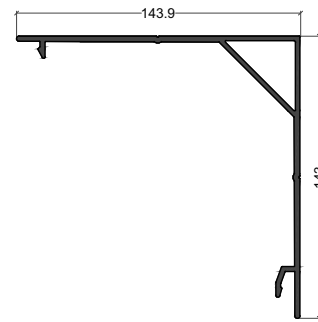

X3160100 = 6.5m
X3160111 = 5.8m