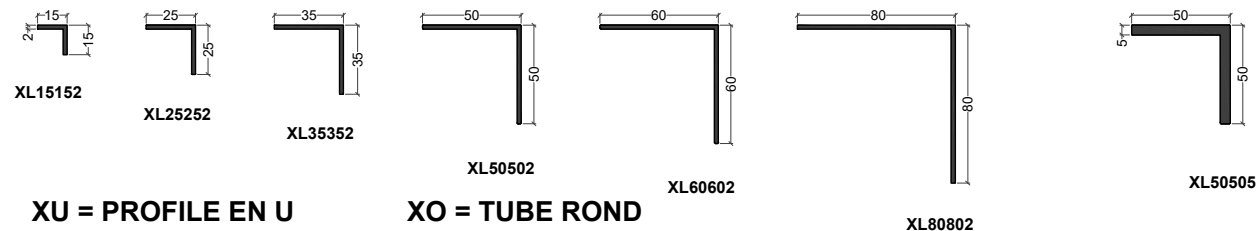

Façade 52 mm

NRGY 62

Façade 62 mm

STANDARDS

XL = CORNIERE

XU = PROFILE EN U

XO = TUBE ROND

XF = PLAT