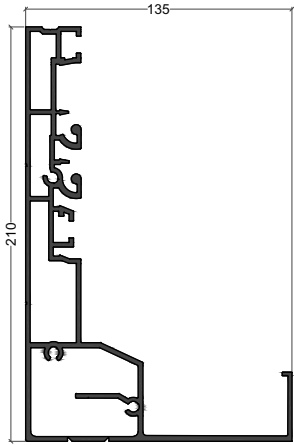

X3160098 = 7m
X3160106 = 4.5m