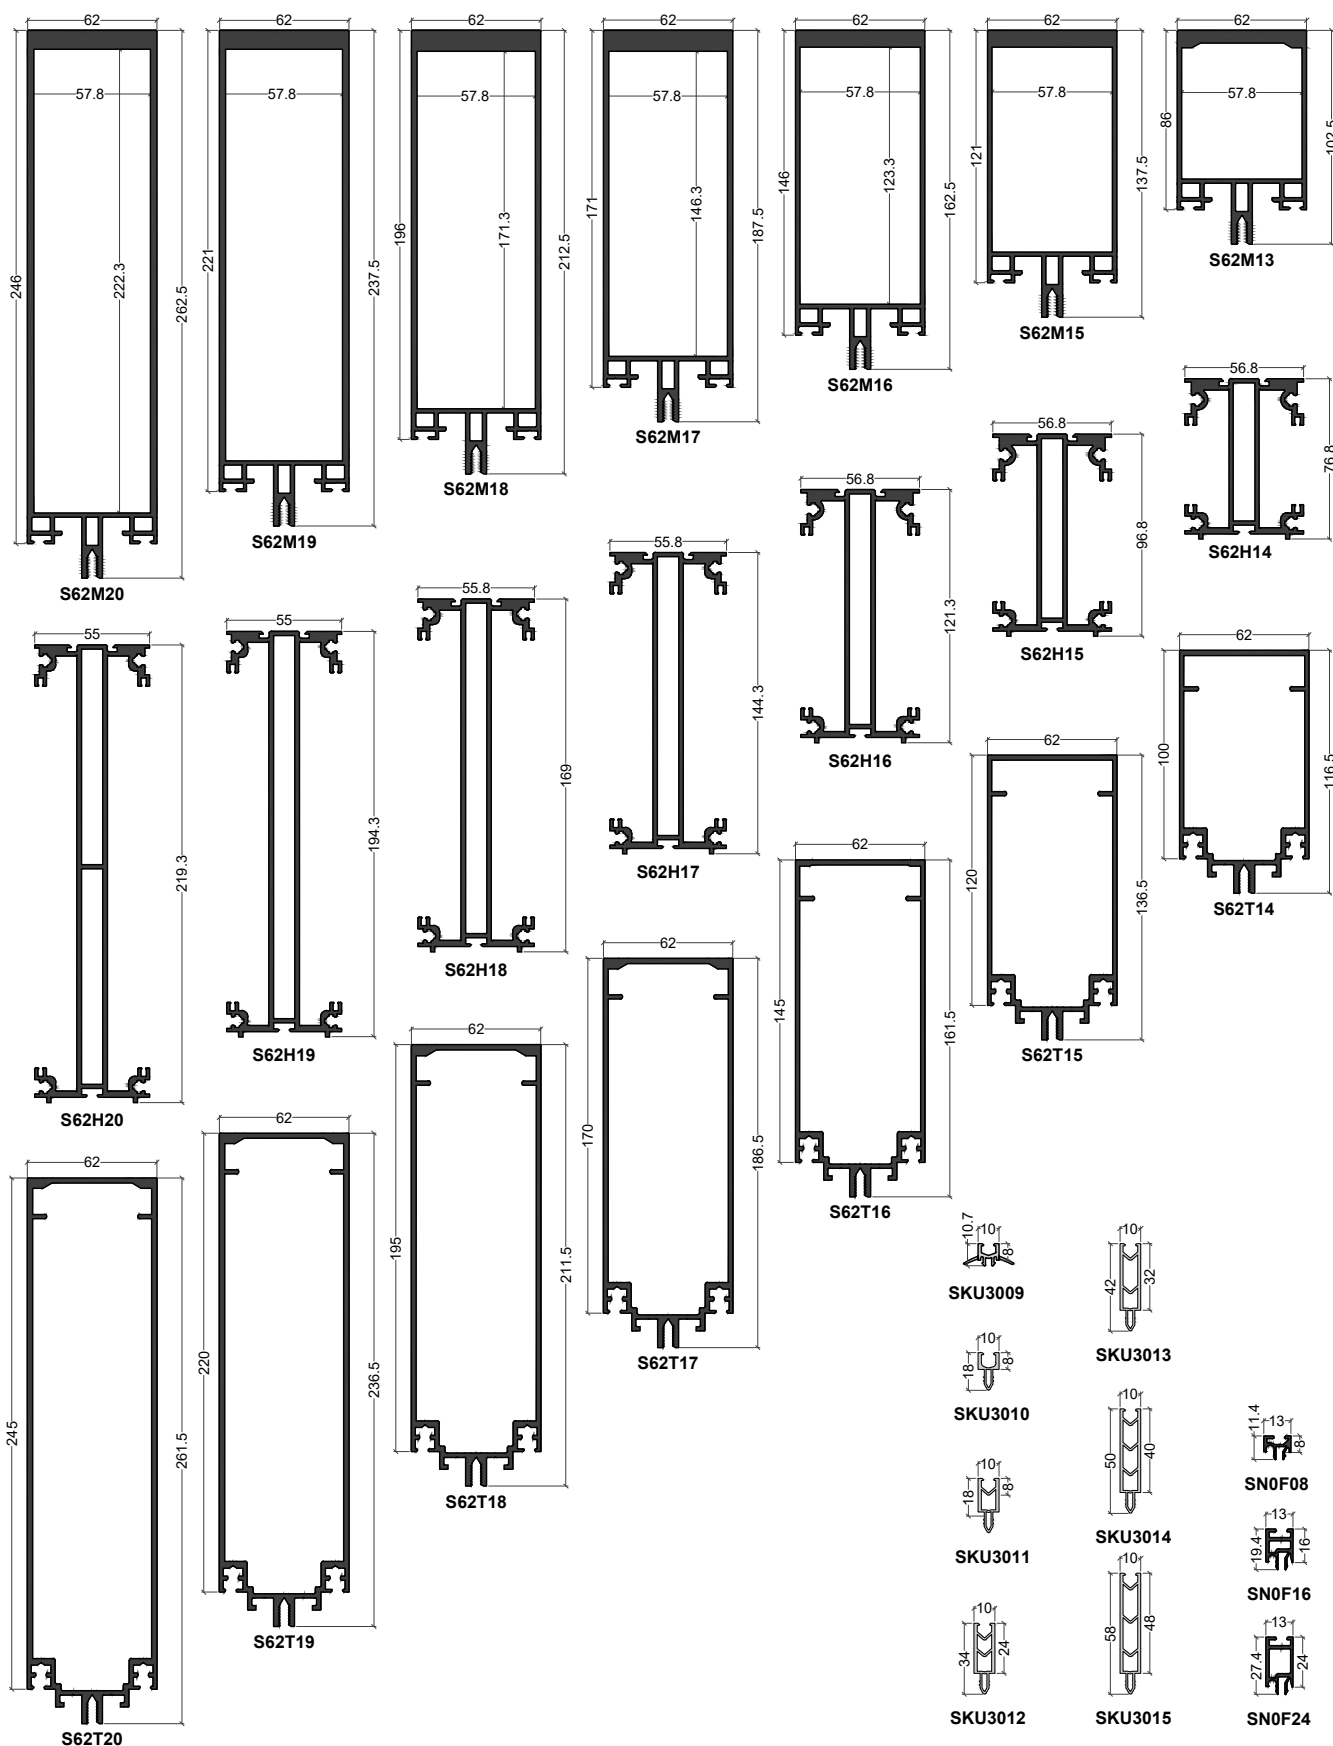

NRGY 62

Façade 62 mm