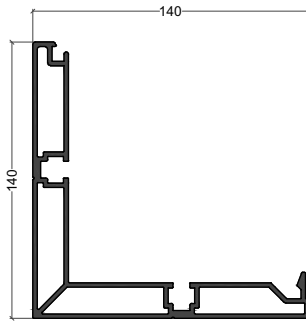

X3160099 = 6.5m
X3160110 = 5.8m