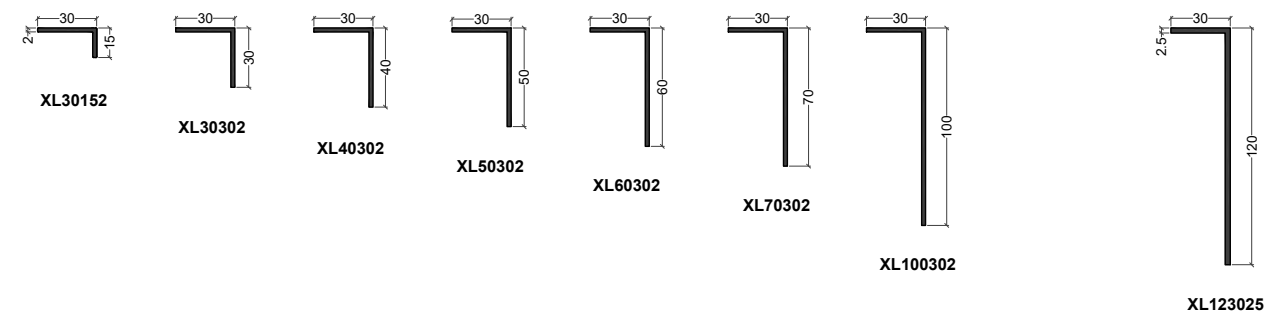

Façade 52 mm

NRGY 62

Façade 62 mm

STANDARDS

XL = CORNIERE

XU = PROFILE EN U

XO = TUBE ROND

XF = PLAT