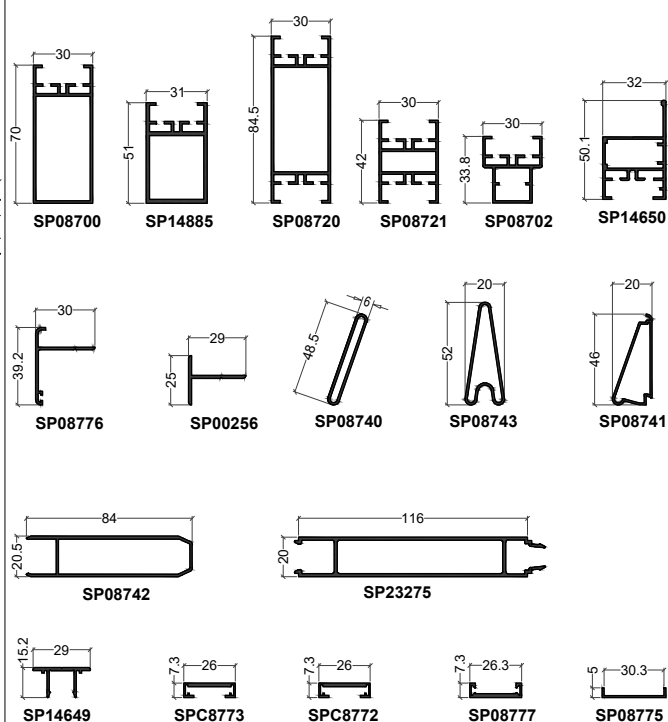

Rail de guidage

Clips feuillures

Clip montant

Renforts

Montants

Traverses

Lames / Barreaudage

Poteaux

Battement

Profilé de guidage

Main courante

Lisse

Poteau

Barreau

Divers

VOLETS P30 / V28
Volets battants

Volet barre écharpe

Volet Persienné

SUNLINE BY SAPA

Toiture Bioclimatique

X3160064 = 6.5m
X3160112 = 5.8m
X3160114 = 4.5m

X3160107 = 6.5m
X3160113 = 5.8m
X3160115 = 4.5m

X3160116 = 6.5m
X3160118 = 5.8m
X3160119 = 4.5m