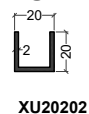

Façade 52 mm

NRGY 62

Façade 62 mm

STANDARDS

XL = CORNIERE

XU = PROFILE EN U

XO = TUBE ROND

XF = PLAT