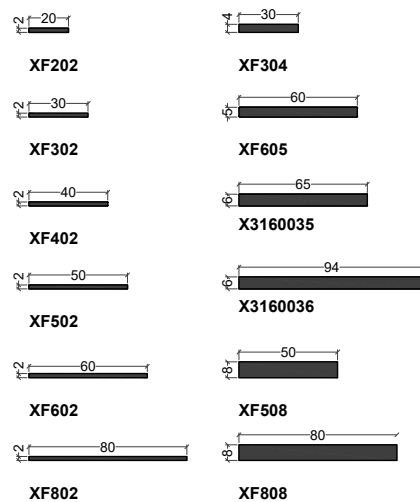

Façade 52 mm

NRGY 62

Façade 62 mm

STANDARDS

XL = CORNIERE

XU = PROFILE EN U

XO = TUBE ROND

XF = PLAT