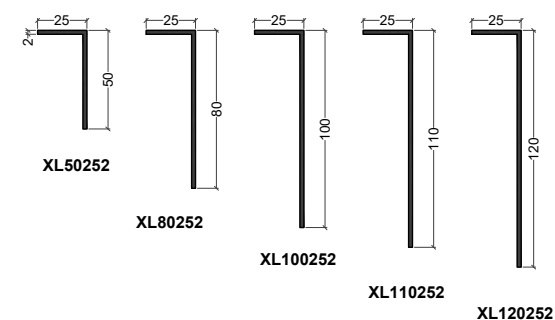

Façade 52 mm

NRGY 62

Façade 62 mm

STANDARDS

XL = CORNIERE

XU = PROFILE EN U

XO = TUBE ROND

XF = PLAT