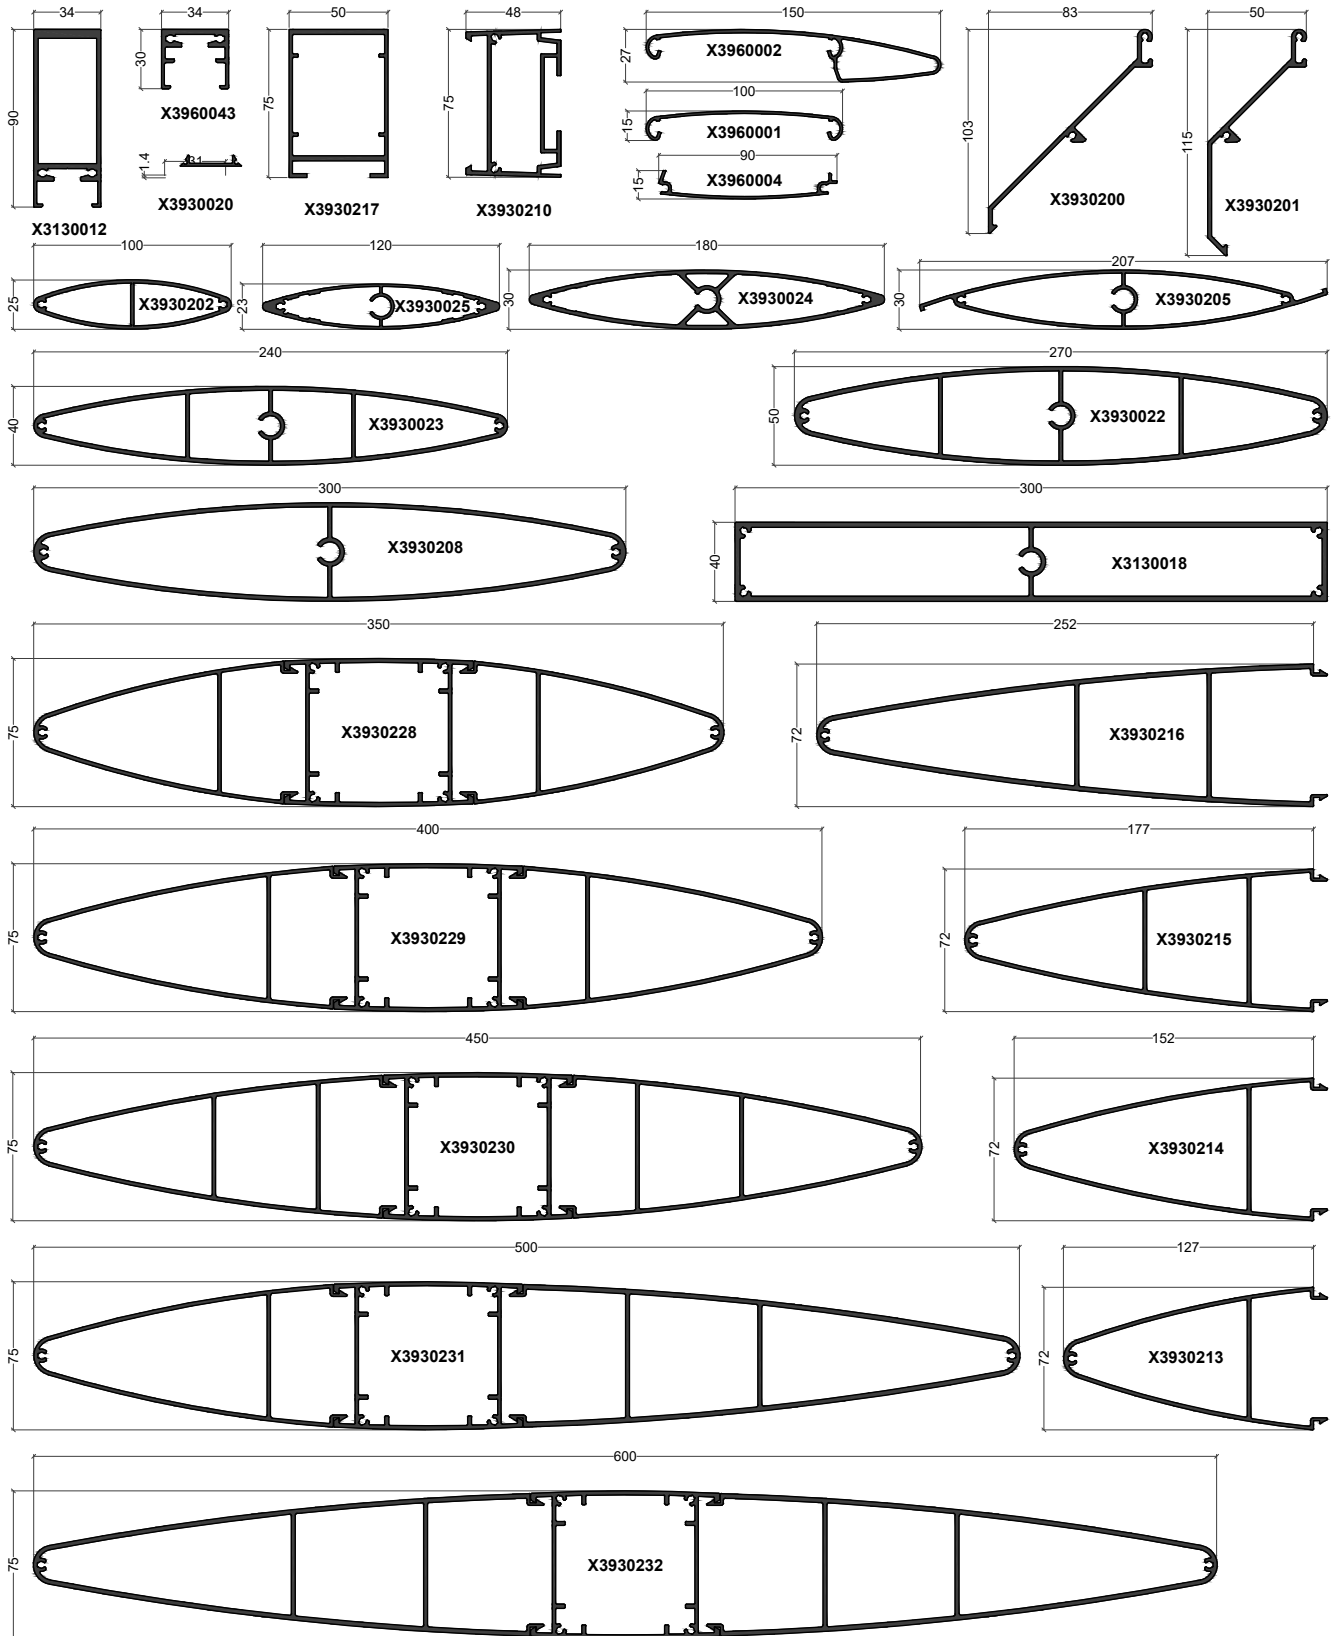

VARIANCE

Brise-soleil

sapa:

By Hydro