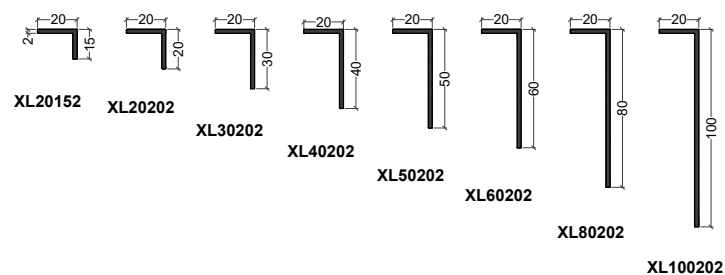

Façade 52 mm

NRGY 62

Façade 62 mm

STANDARDS

XL = CORNIERE

XU = PROFILE EN U

XO = TUBE ROND

XF = PLAT