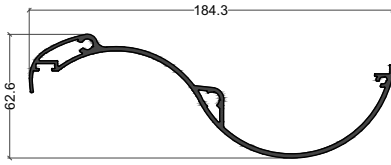

Volet barre écharpe

Volet Persienné

SUNLINE BY SAPA

Toiture Bioclimatique

X3160064 = 6.5m
X3160112 = 5.8m
X3160114 = 4.5m

X3160107 = 6.5m
X3160113 = 5.8m
X3160115 = 4.5m

X3160116 = 6.5m
X3160118 = 5.8m
X3160119 = 4.5m