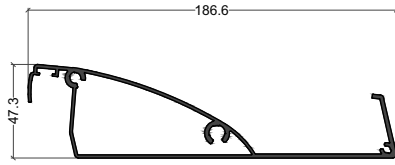

Volet barre écharpe

Volet Persienné

SUNLINE BY SAPA

Toiture Bioclimatique

X3160064 = 6.5m
X3160112 = 5.8m
X3160114 = 4.5m

X3160107 = 6.5m
X3160113 = 5.8m
X3160115 = 4.5m

X3160116 = 6.5m
X3160118 = 5.8m
X3160119 = 4.5m