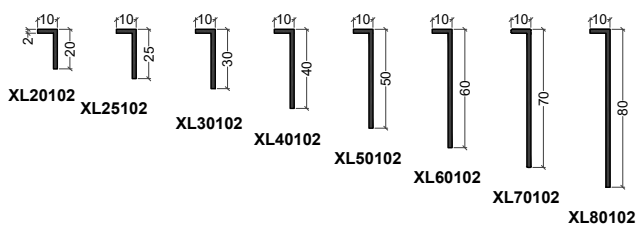

Façade 52 mm

NRGY 62

Façade 62 mm

STANDARDS

XL = CORNIERE

XU = PROFILE EN U

XO = TUBE ROND

XF = PLAT