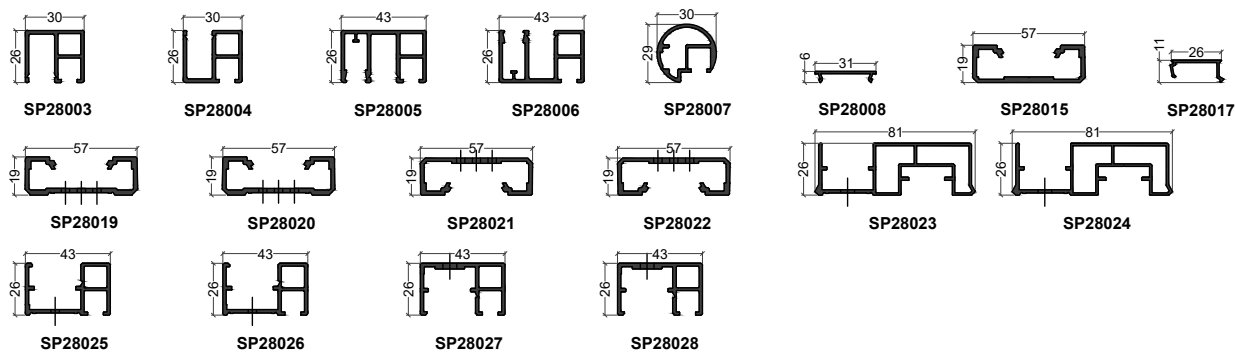

Battement

Profilé de guidage

Main courante

Lisse

Poteau

Barreau

Divers

VOLETS P30 / V28
Volets battants

Volet barre écharpe

Volet Persienné

SUNLINE BY SAPA

Toiture Bioclimatique

X3160064 = 6.5m
X3160112 = 5.8m
X3160114 = 4.5m

X3160107 = 6.5m
X3160113 = 5.8m
X3160115 = 4.5m

X3160116 = 6.5m
X3160118 = 5.8m
X3160119 = 4.5m