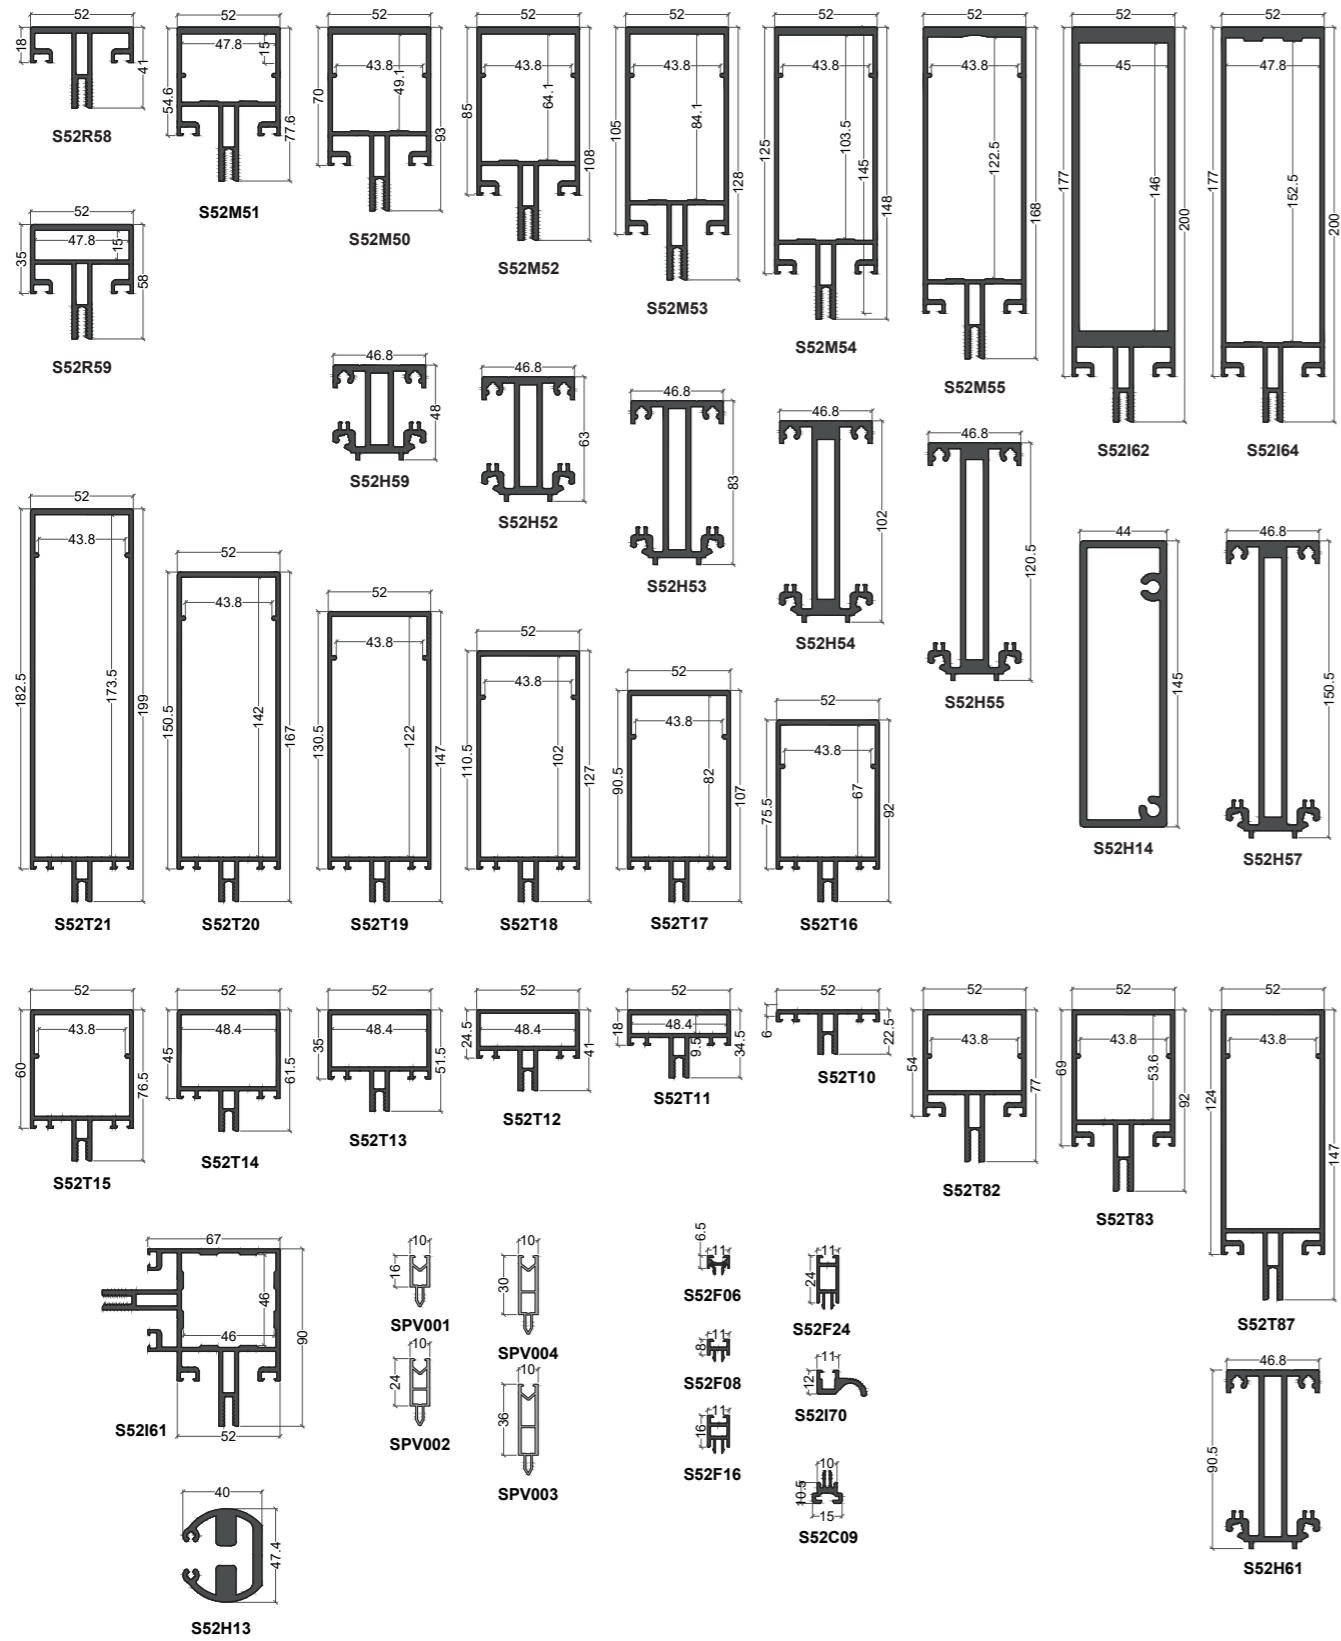

Volet barre écharpe

Volet Persienné

SUNLINE BY SAPA

Toiture Bioclimatique

VARIANCE

Brise-soleil

sapa:

By Hydro

ELEGANCE 52

Façade 52 mm

NRGY 62

Façade 62 mm

XL = CORNIERE

XF = PLAT

XR = TUBE

XU = PROFILE EN U