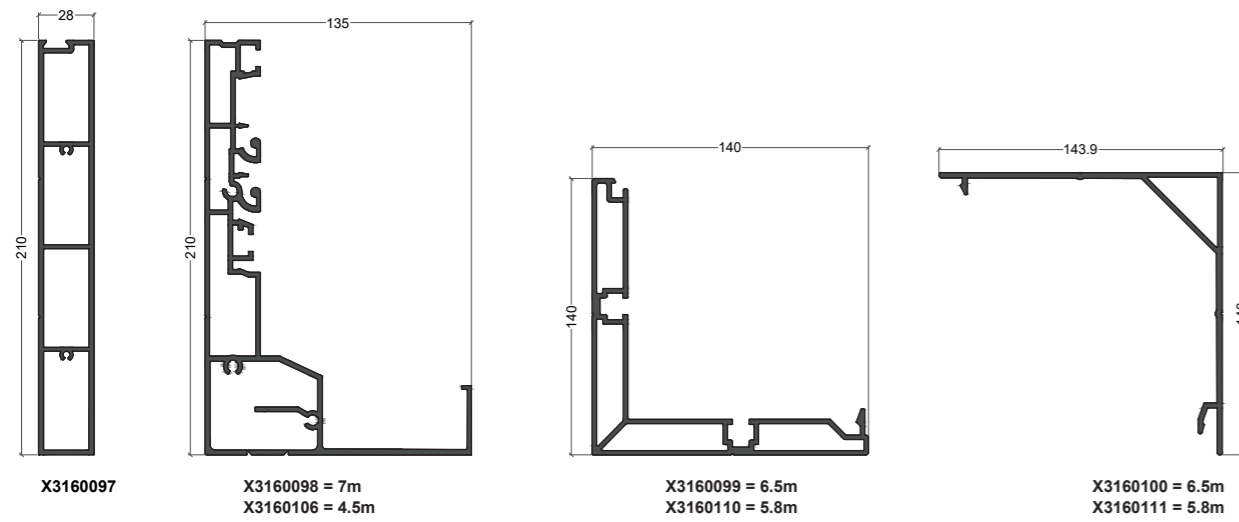

SUNLINE BY SAPA

Toiture Bioclimatique