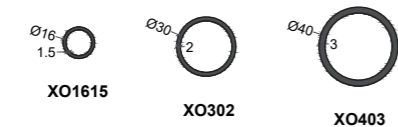

XU = PROFILE EN U

XO = TUBE ROND