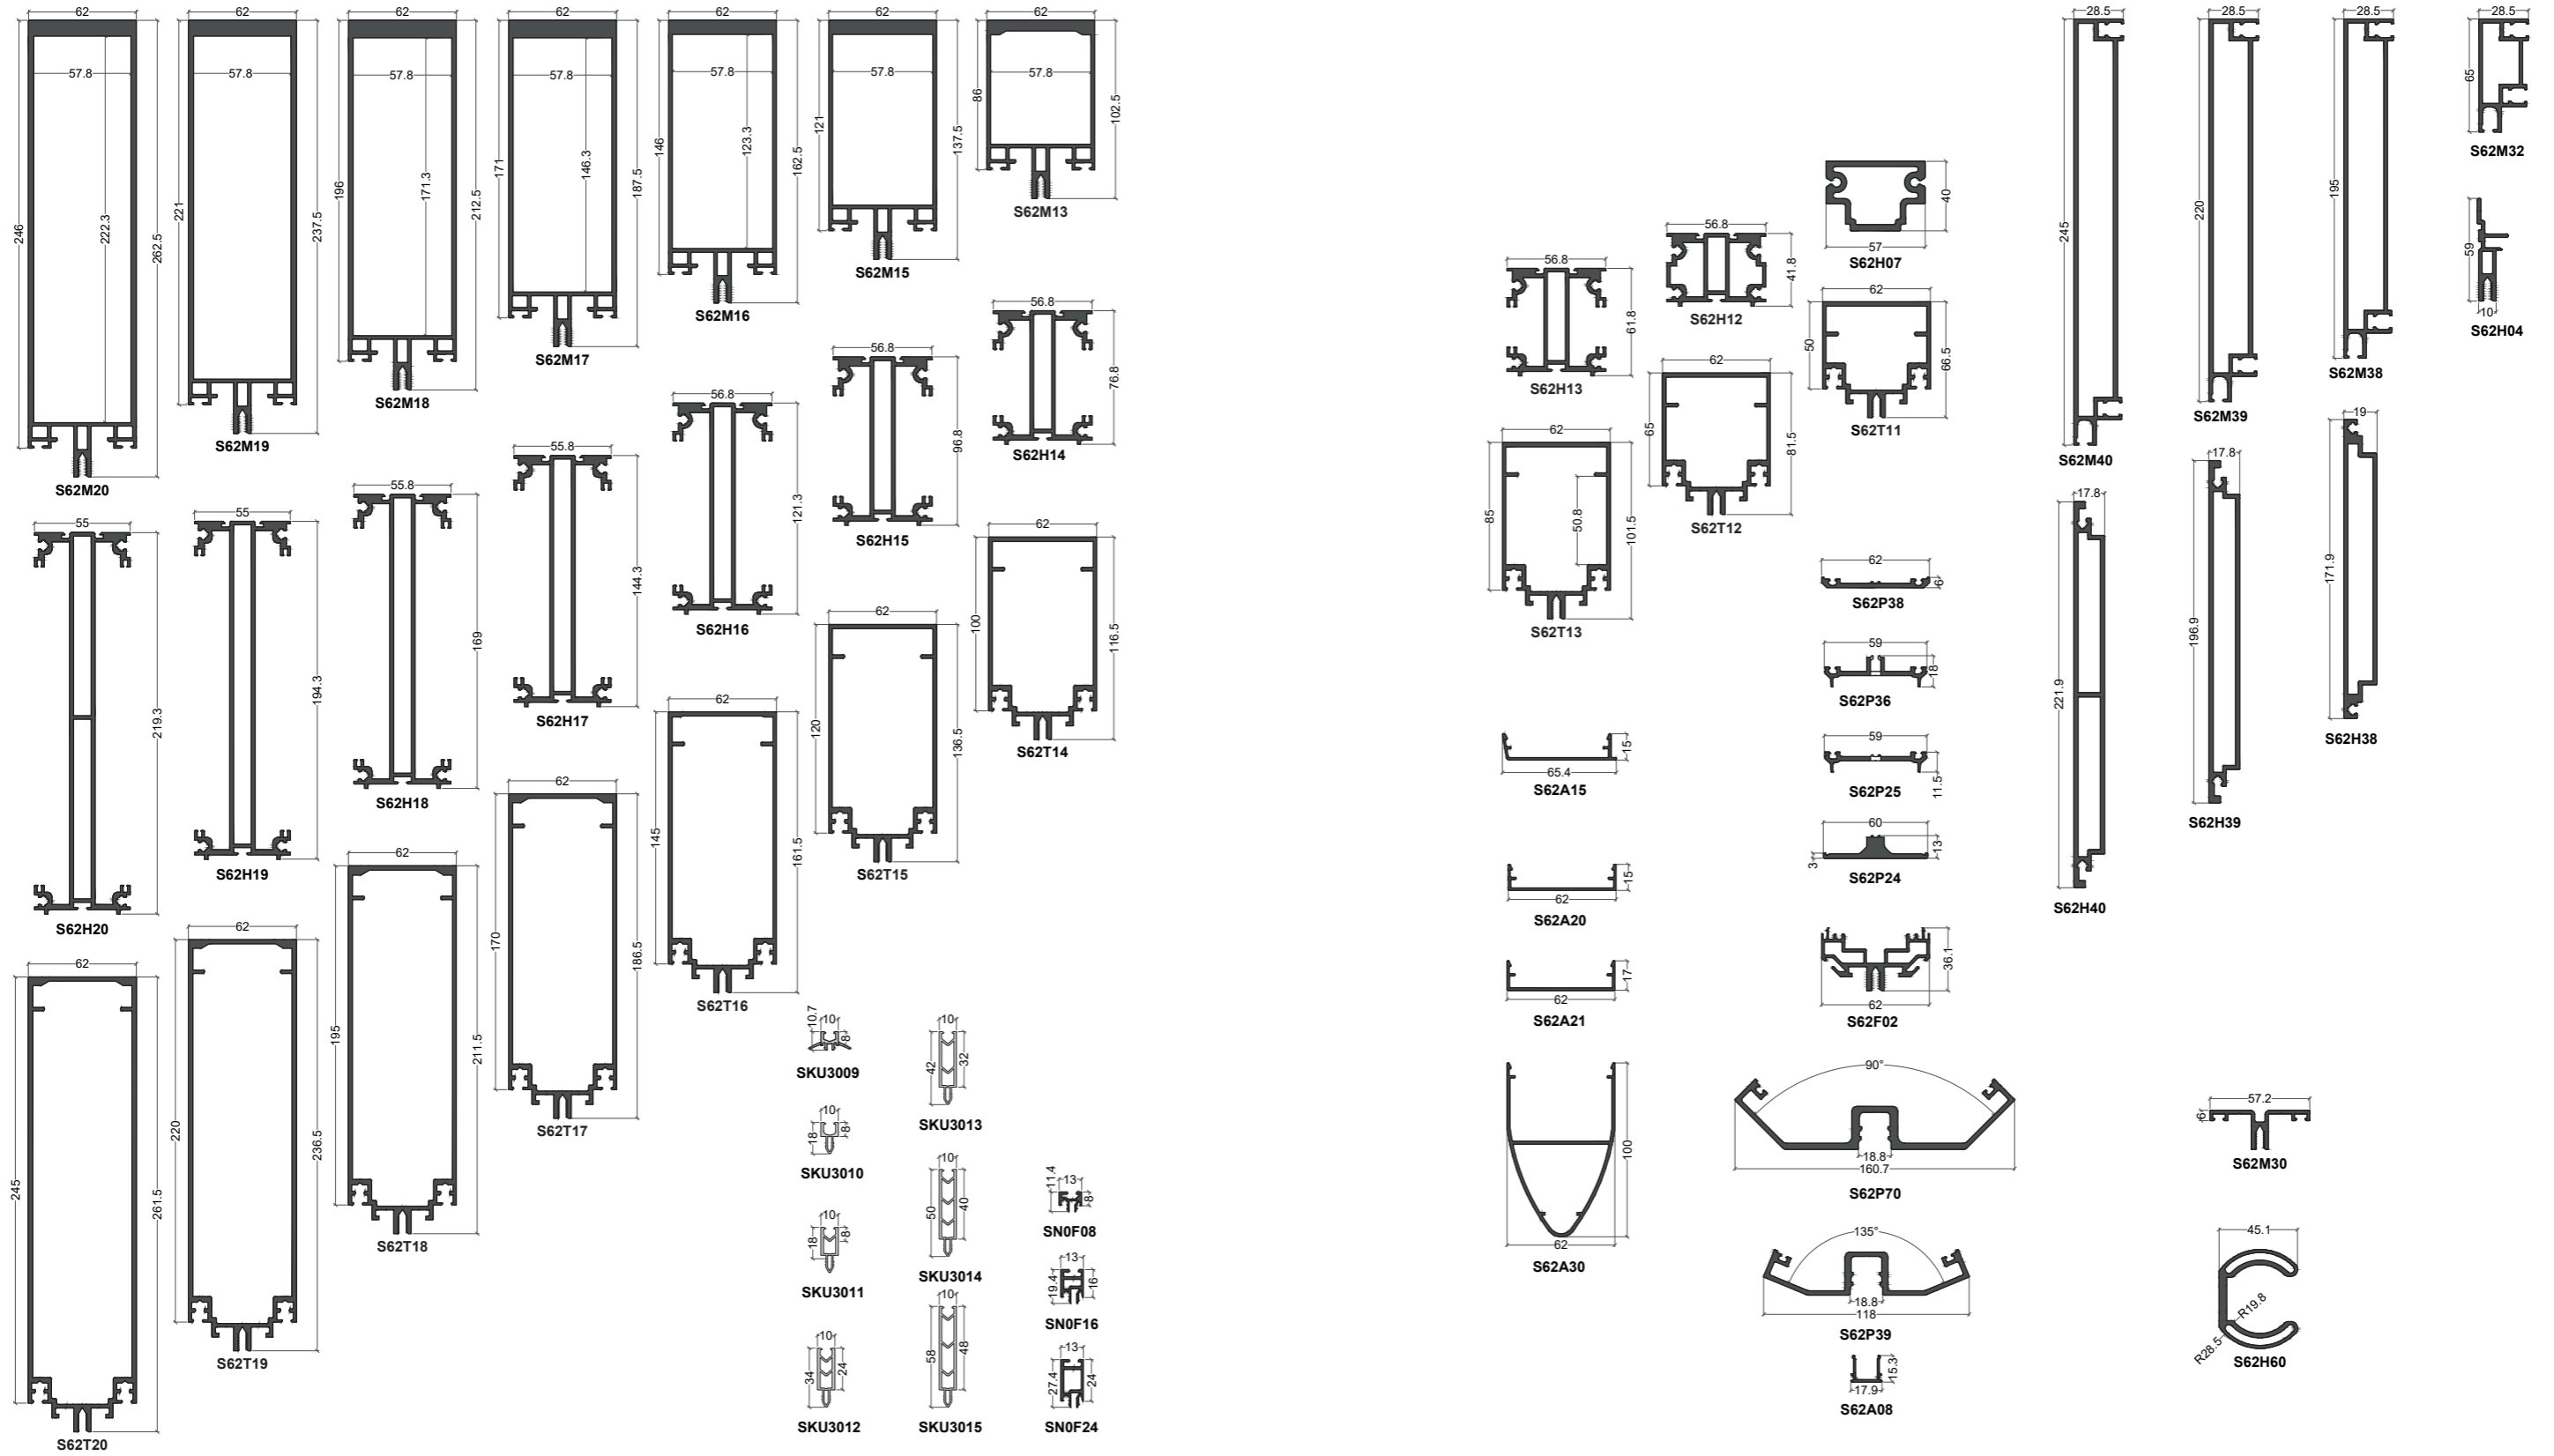

Volet barre écharpe

Volet Persienné

SUNLINE BY SAPA

Toiture Bioclimatique

VARIANCE

Brise-soleil

sapa:

By Hydro

ELEGANCE 52

Façade 52 mm

NRGY 62

Façade 62 mm

XL = CORNIERE

XF = PLAT

XR = TUBE

XU = PROFILE EN U