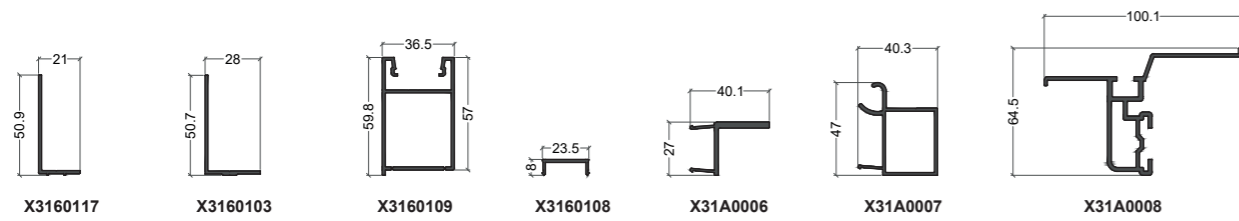

Volet barre écharpe

Volet Persienné

SUNLINE BY SAPA

Toiture Bioclimatique

VARIANCE

Brise-soleil

sapa:

By Hydro

ELEGANCE 52

Façade 52 mm

NRGY 62

Façade 62 mm

XL = CORNIERE

XF = PLAT

XR = TUBE

XU = PROFILE EN U