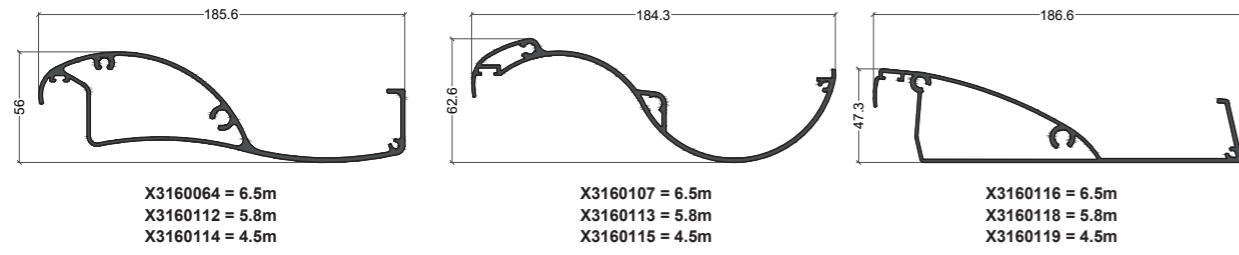

SUNLINE BY SAPA

Toiture Bioclimatique