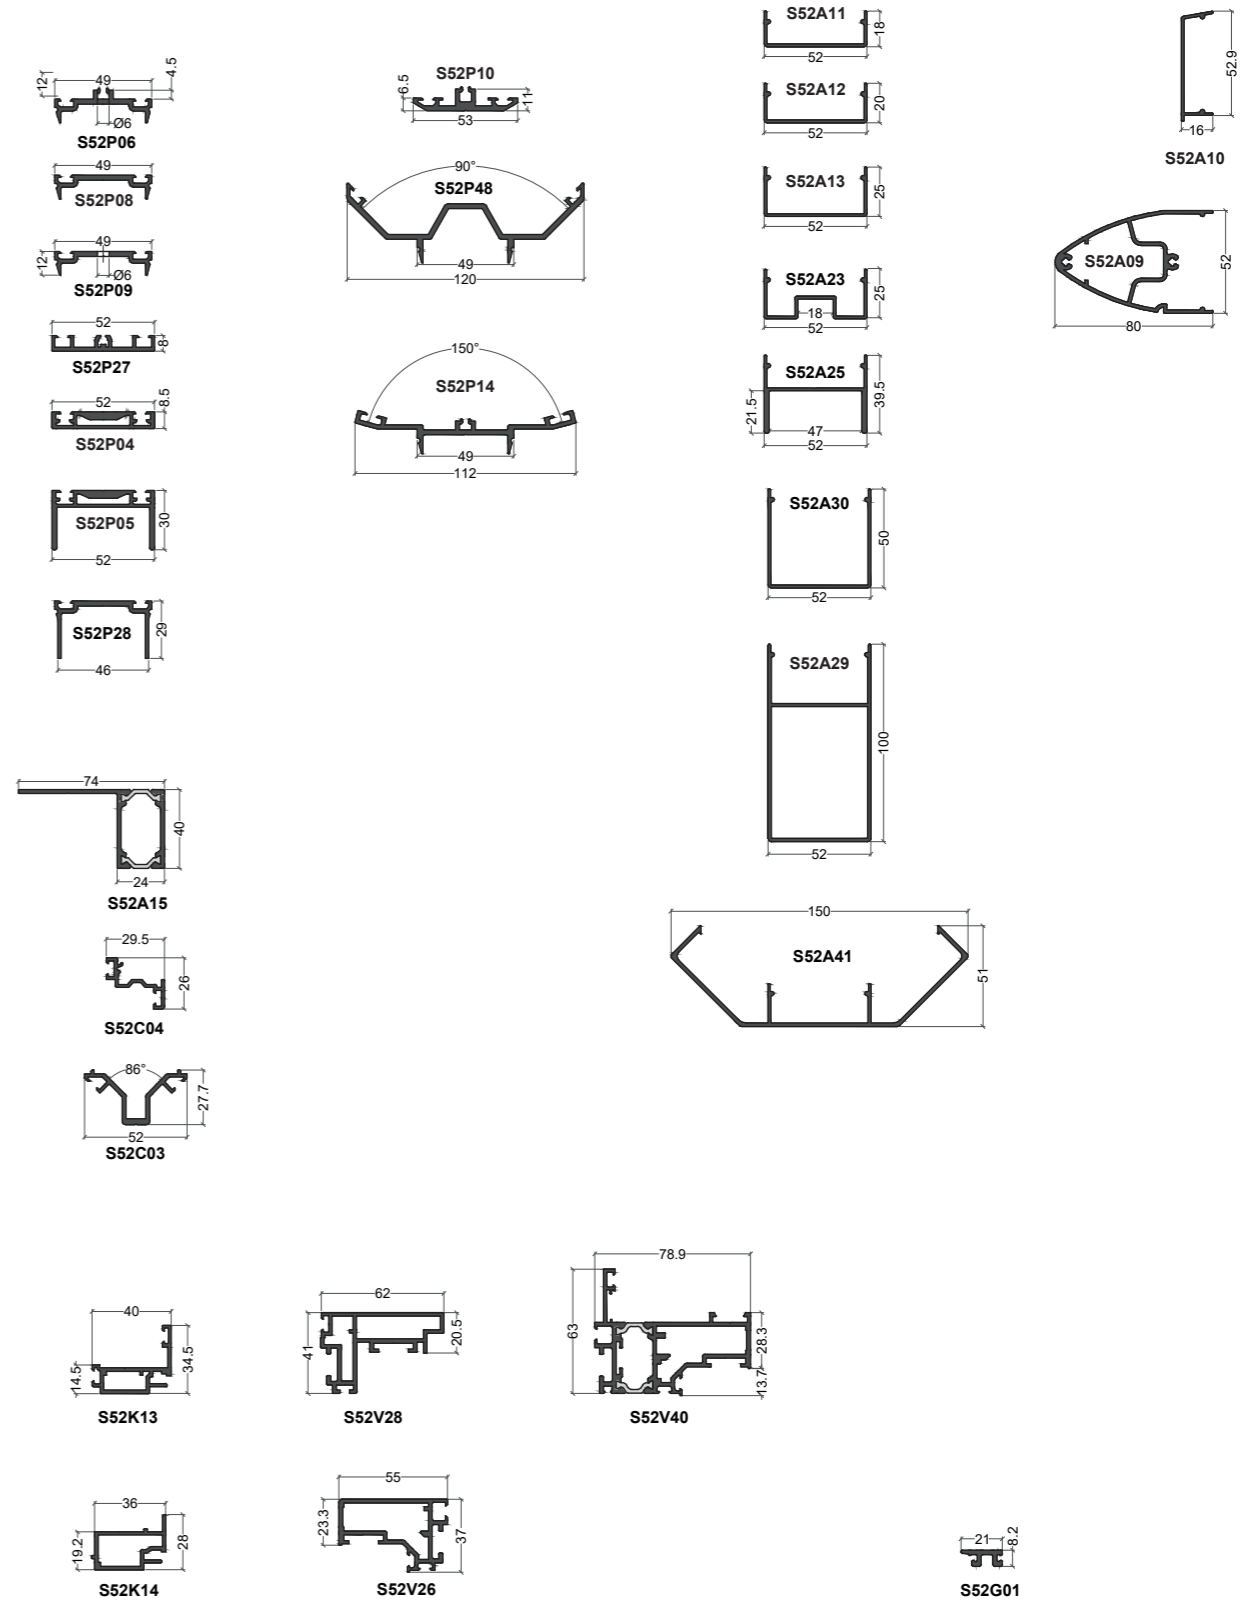

Volet barre écharpe

Volet Persienné

SUNLINE BY SAPA

Toiture Bioclimatique

VARIANCE

Brise-soleil

sapa:

By Hydro

ELEGANCE 52

Façade 52 mm

NRGY 62

Façade 62 mm

XL = CORNIERE

XF = PLAT

XR = TUBE

XU = PROFILE EN U