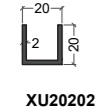

ELEGANCE 52

Façade 52 mm

NRGY 62

Façade 62 mm

XL = CORNIERE

XF = PLAT

XR = TUBE

XU = PROFILE EN U