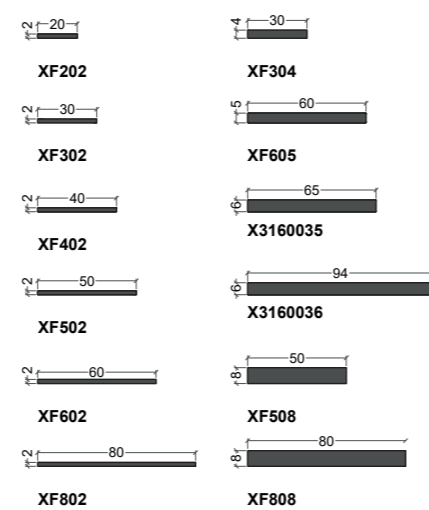

ELEGANCE 52

Façade 52 mm

NRGY 62

Façade 62 mm

XL = CORNIERE

XF = PLAT

XR = TUBE

XU = PROFILE EN U